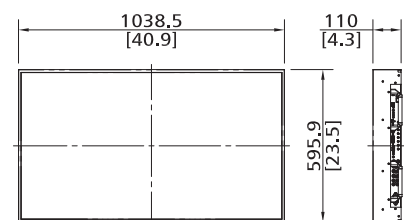

SPECIFICATIONS

Model		D467MN
Panel	Screen Size (diagonal)	46"
	Active Display Area (inch mm)	40.08 x 22.55 1018.08 x 572.67
	Resolution	1920 x 1080
	Aspect Ratio	16:9
	Display Colors	16.7M
	Brightness (cd/m ² ; typ.)	2500
	Contrast Ratio	5000:1
	Response Time (ms; GTG)	6
	Viewing Angle	178°/178°
	Lifetime (hours)	50,000
Backlight type	LED	
Resolution	Monitor	1920 x 1080
Input	1xVGA 3xHDMI 1xPC Audio 1xRS232C 1xUSB(MMP) 1xRJ45(Optional)	
Media Player (USB)	Movie	MPEG-2 MPEG-4
	Photo	JPG PNG BMP
	Music	MP3
Output	1xHDMI 1xIR 1xRS232C 1xSPDIF Audio-Line Out Speaker(Optional)	
Power	Input Voltage	100 – 240V AC
	Power consumption	310 W
Features	Auto Cooling System	Yes
	Auto Power Control (DPMS)	Yes
	Tempered Glass	No
	Anti Reflection Coating	No
	Auto Brightness Sensor	Yes
Operation	Temperature (°C)	0 - 40
	Humidity (%)	20 - 80
	OSD Language	12 Lang
Dimension	Set Size : W x H x D (inch mm)	40.98 x 23.47 x 4.33 1038.5 x 595.9 x 110
	Bezel Size : U/D/L/R (inch mm)	0.439 / 0.439 / 0.382 / 0.382 11.15 / 11.15 / 9.71 / 9.71
	Wall Mounting hole : WxH (mm)	400 x 400 (M6)
Weight	Set (lb kg)	60.63 27.5

DIMENSIONS

[UNIT : mm[inch]]

Specifications and design are subject to change without notice. See our website for detailed information.

UPDATE : JUN. 2017